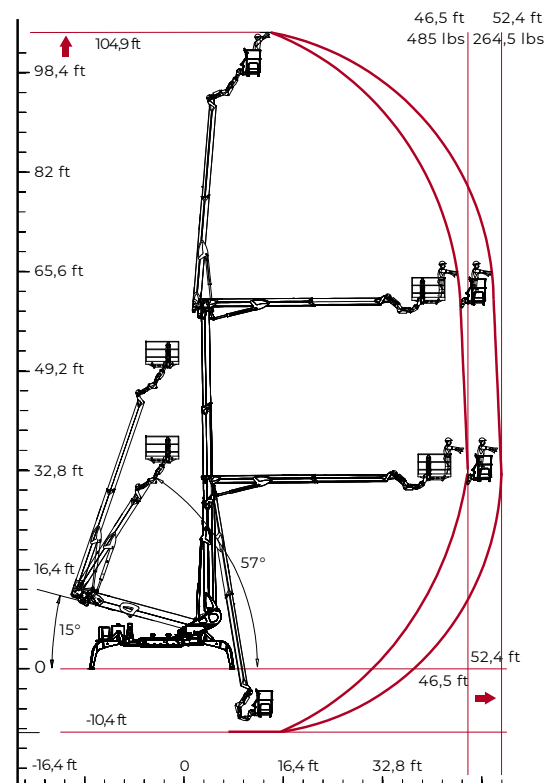

TECHNICAL SHEET

PERFORMANCE AND DIMENSIONS

Main features

Astonishing numbers for this platform, which can reach the height of 104 ft, but also can work down to -10,4 ft, all guaranteed by an automatic guidance and control system which it's the best result of CMC's most advanced technology research. The body machine has an incredibly compact design, with its tracks that can be adjusted in height and width and it's self-loading.

Max. working height	104 ft
Possibility of working in negative	-10,4 ft
Max. outreach with 264,5 lbs	52,4 ft
Platform height	98,4 ft
Max. load in basket	485 lbs
Basket dimensions	5,57 x 2,29 x 3,6 ft
Basket rotation	+/- 90°
Turret rotation	+/- 200°(400° continuous)
Total weight	15961,4 lbs